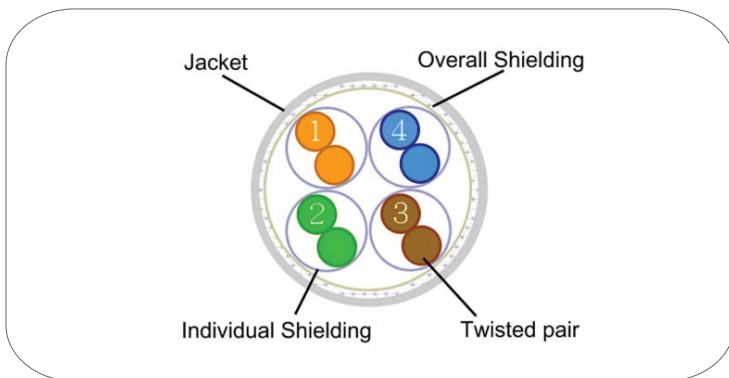

Cat.6 4 Pair Shielded Solid Cable

Standards

- UL, C(UL), ETL Verified
- ISO/IEC11801 2nd edition
- ANSI/TIA/EIA Cabling Standard 568-B.2-1
- CENELEC EN 50173

Applications

- Voice; T1; ISDN
- 10BASE-T (IEEE 802.3)
- 16Mbps Token Ring (IEEE802.5)
- 100VG-AnyLAN (IEEE802.12)
- 100BASE-T Ethernet (IEEE802.3)
- 155/622Mbps 1.2/2.4 Gbps ATM
- 1000Mbps Gigabit Ethernet
- 550MHz Broadband Video

Cable Structure

Cable Structure

- Twisted Pair Colors
 - Pair 1 > blue, white/blue ring.
 - Pair 2 > orange, white/orange ring
 - Pair 3 > green, white/green ring
 - Pair 4 > brown, white/brown ring
- Insulation Material: PE foam
- Core diameter : 1.64 ± 0.05mm
- The number of twist : 4 pairs
- Portfolio: four pairs of twisted mountain of a round wire.
- Each pair twisted pair is wrapped in aluminum foil cover isolator , then all four are surrounded by a copper braid
- Jacket Material :PVC
- Wire diameter: 7.7mm 0.2mm
- Flame rating: CM
- Color: Gray

Physical Characteristics

- Coat Elongation: min 100%
- Coat tensile strength : min 1500psi
- Outside is 240 hours 100°C aging elongation retention : 70%
- After the outside is 240 hours 100°C aging tensile residual rate : 65%